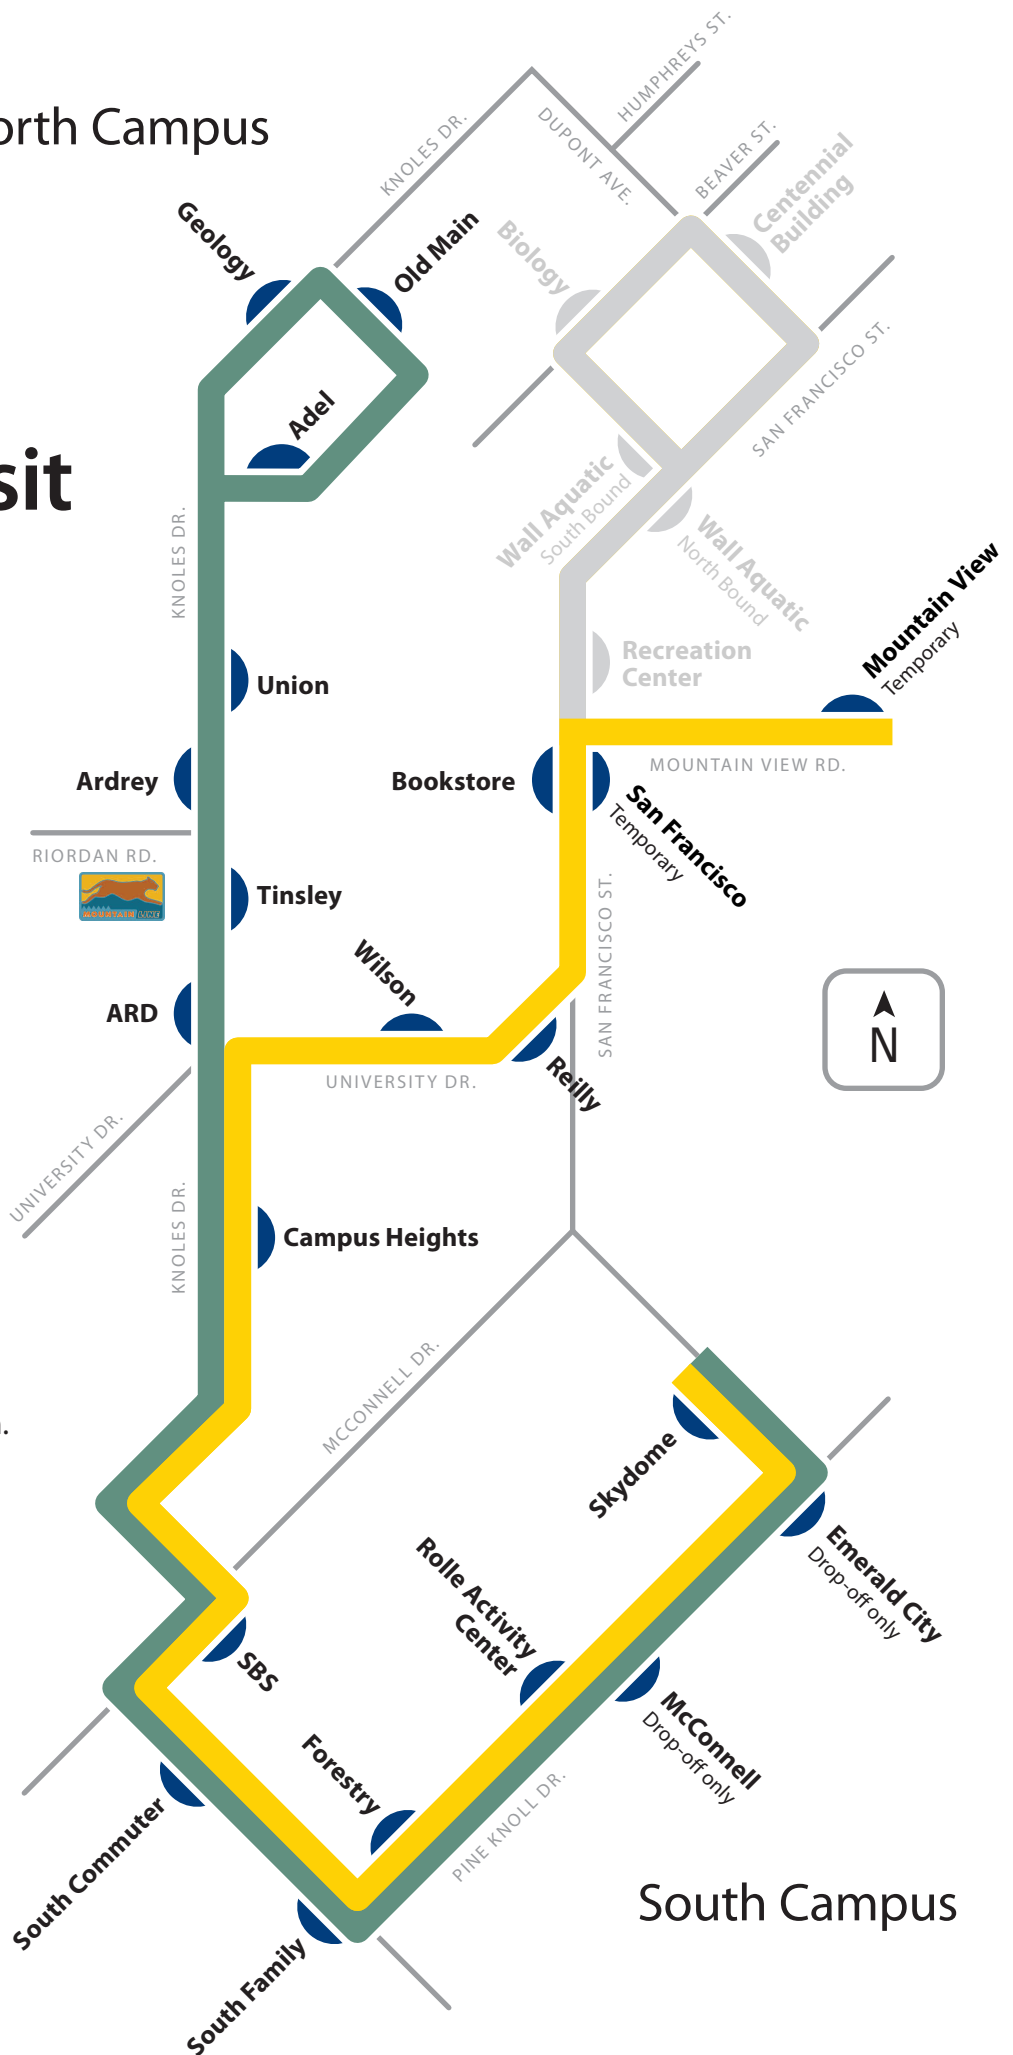

Mon–Thu: 7 AM–11 PM

Fri: 7 AM–5 PM

Peak Hours 9 AM–4 PM

Buses are staged at bus stops across campus five minutes prior to the change of classes. Buses will continue their route through campus while classes are in progress.

Off-Peak Hours 7–9 AM, 4–11 PM

Busses leave the Skydome every 15 min. After 6 PM, every 30 min.

Bus Stops

- Route 1
- Route 2
- Temporary Closure

Flagstaff City Mountain Line Transit Stop

North Campus

South Campus